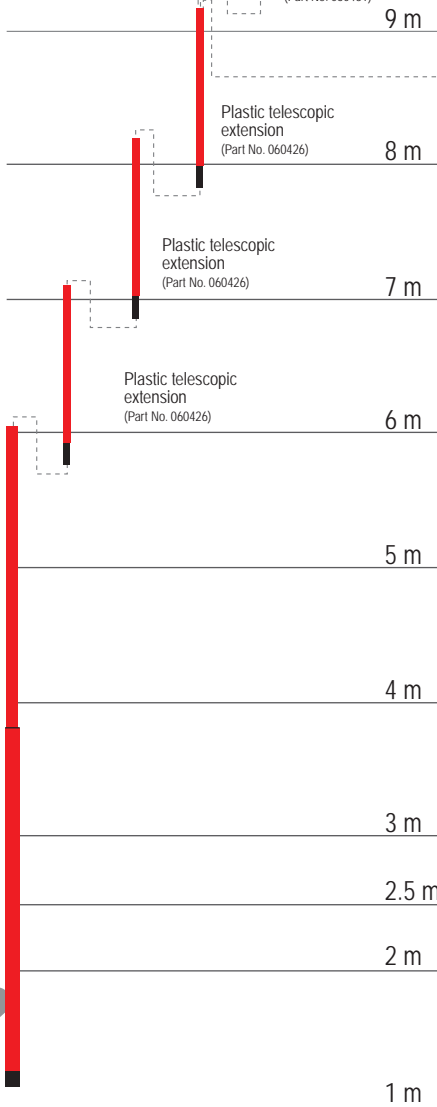

Spare battery baton
(Part No. 060431)

Plastic telescopic rod
(Part No. 060427)

Plastic telescopic
extension
(Part No. 060426)

Plastic telescopic
extension
(Part No. 060426)

Plastic telescopic
extension
(Part No. 060426)